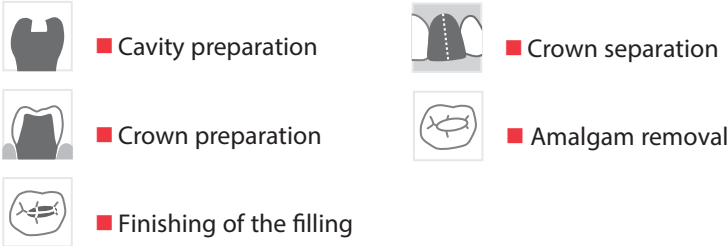

# INTENSIV DIAMOND BUR HALF PRICE SALE

Intensiv diamond burs supplied in packets of 6

Codes ending in R = right angle, codes ending in F = friction grip

## Symbols of indications